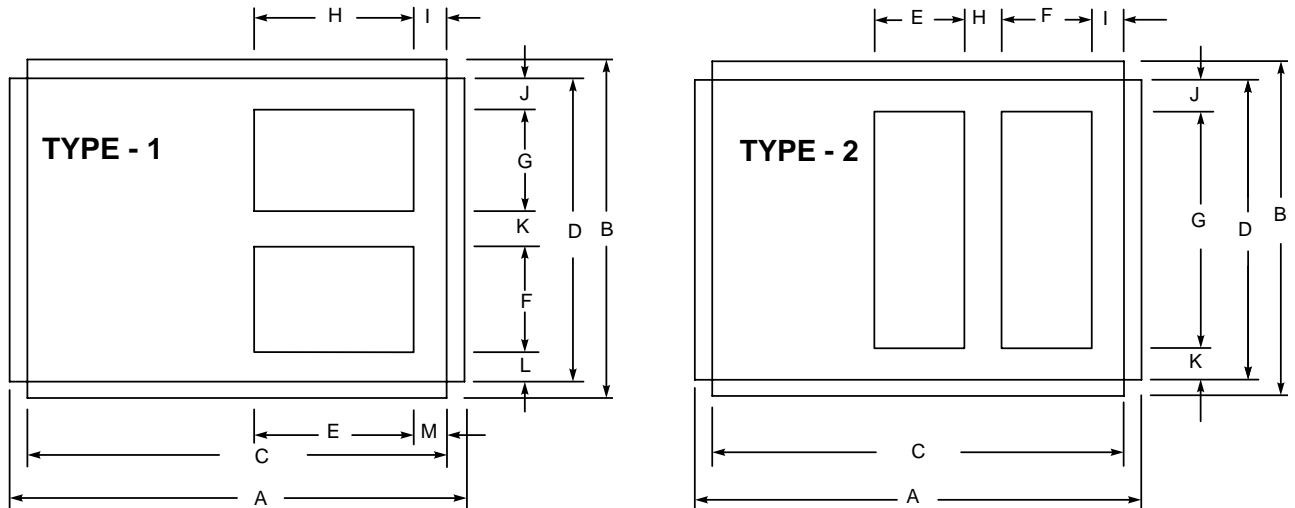

CUSTOM BUILT ADAPTER CURBS FOR CARRIER/BDP

PLEASE INDICATE WHICH IS SUPPLY AND RETURN

DUCT CONNECTED TO UNIT OR PLENUM