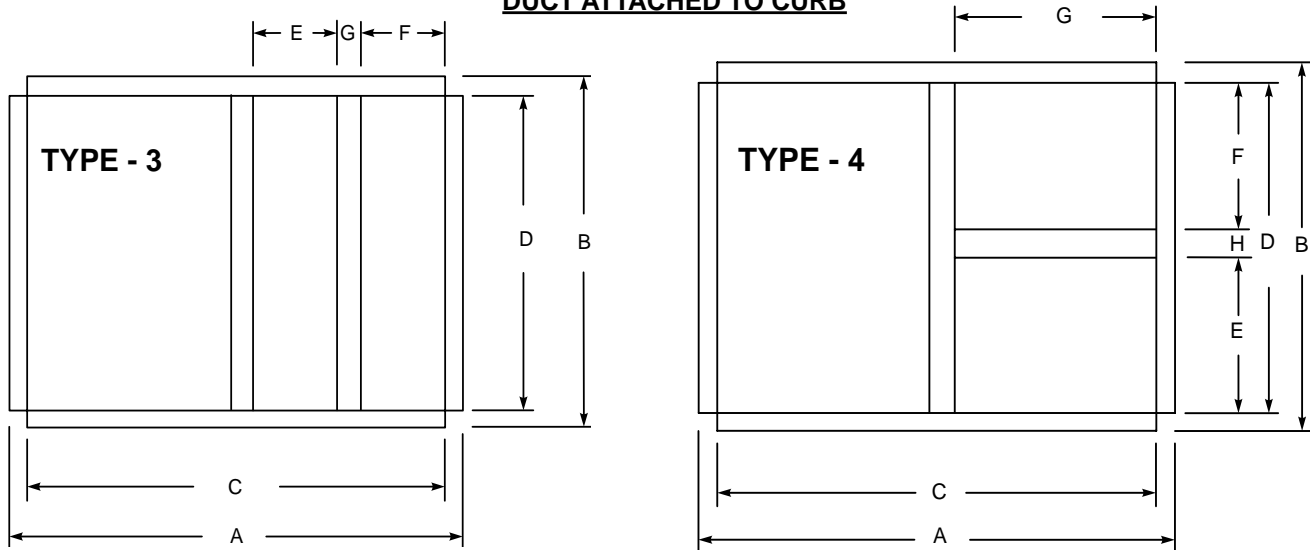

800-237-2275 FAX: 800-238-1819
APRIL 2009

CUSTOM BUILT ADAPTER CURBS FOR CARRIER/BDP

PLEASE INDICATE WHICH IS SUPPLY AND RETURN

DUCT CONNECTED TO UNIT OR PLENUM

DUCT ATTACHED TO CURB

SIDE VIEW

EXISTING CURB DIMENSIONAL DATA